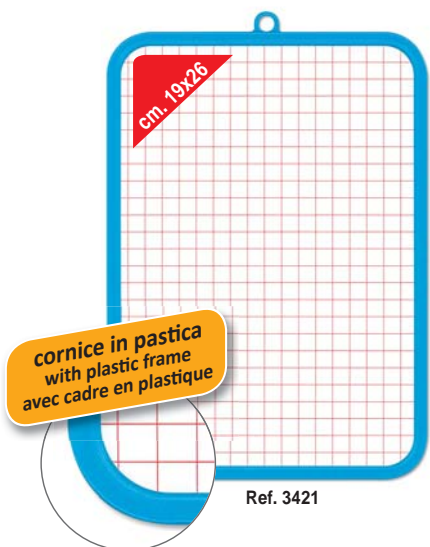

BASIC economic

IN CARTONE PLASTIFICATO
PLASTIC COVERED CARDBOARD
CARTON PLASTIFIE

Bifacciale - double sided - double face
Senza accessori - without accessories - sans accessoires

Ref. 3421